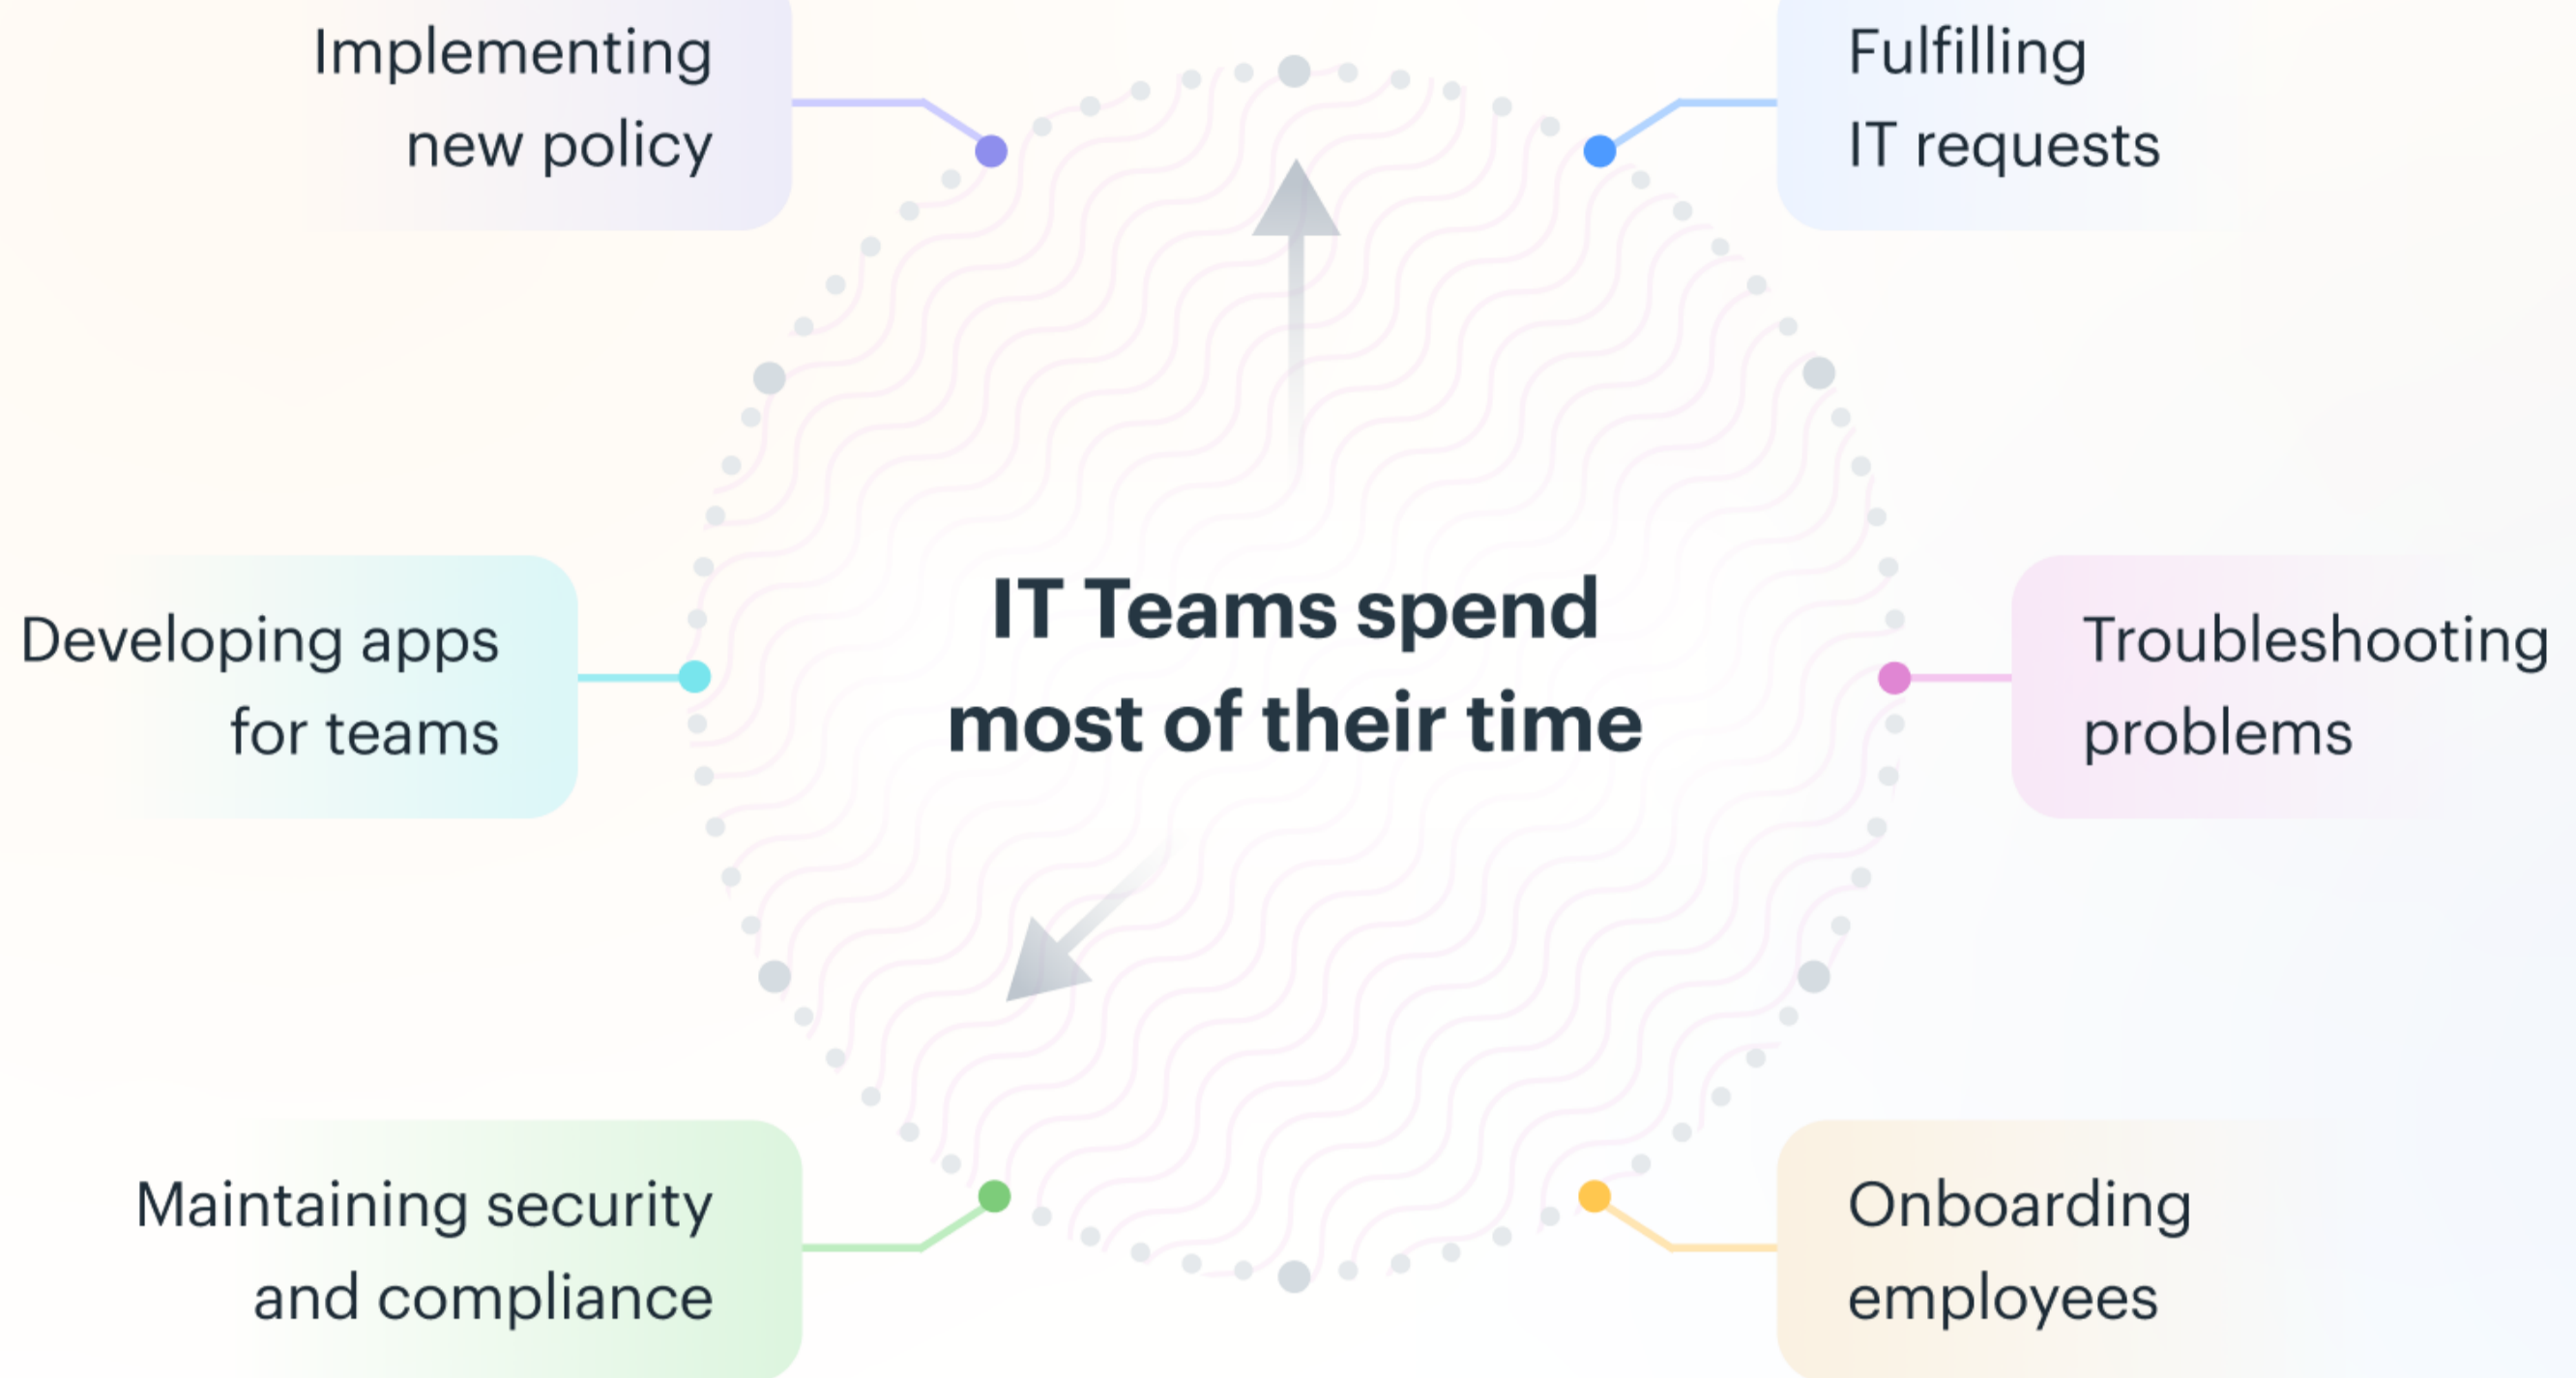

## Digital Transformation is an Uphill Struggle for IT teams

### Why Are IT Teams Backed Against The Wall

IT teams have a lot to deal with as it is. They're under constant pressure to onboard, maintain, and upgrade infrastructure and ensure smooth day-to-day operations.

### Digital Transformation Complicates Things

Add digital transformation into the mix, and it becomes an avalanche. Digital transformation is a whole new problem—and brings with it a whole new set of challenges such as: